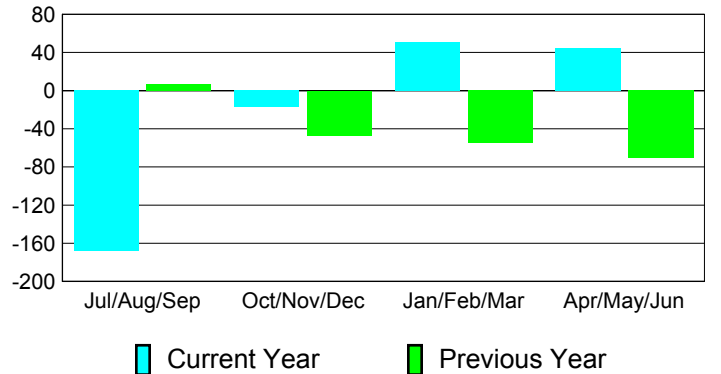

**Membership Results
2010-2011**

**Membership
2009-2010**

Month	Net Memb Goal	Actual New Memb	Actual Dropped Memb	Gain/Loss of Memb	Gain/Loss of Memb
Jul/Aug/Sep	5	46	-214	-168	7
Oct/Nov/Dec	10	40	-57	-17	-47
Jan/Feb/Mar	45	103	-52	51	-55
Apr/May/June	20	83	-39	44	-71
Totals	80	272	-362	-90	-166

Membership Results 2010-2011

Goal, New, Dropped, Gain/Loss

Comparison of Membership Gain/Loss

Current Year Compared to the Previous Year

Gender Comparison 2010-2011

Male

Female