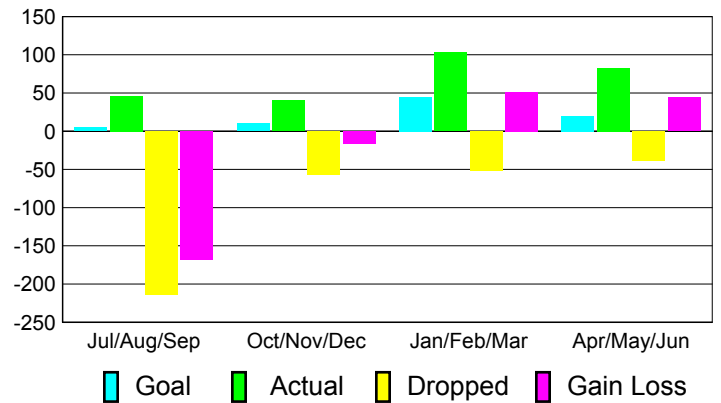

Membership Results 2010-2011

Goal, New, Dropped, Gain/Loss

Comparison of Membership Gain/Loss

Current Year Compared to the Previous Year