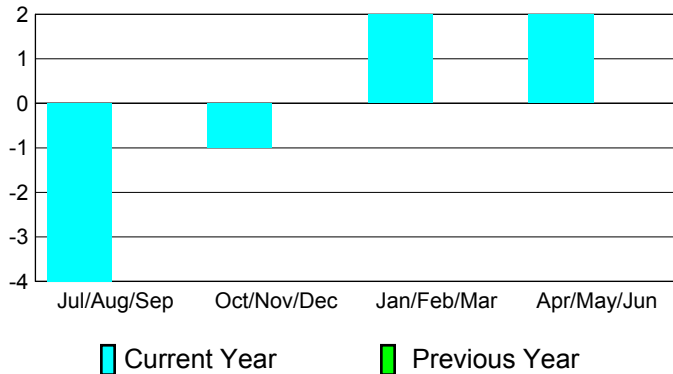

2010-2011 GMT Reports for District (or Undistricted) **District 301 B2**

GMT: Doctor DATUK K NAGARATN. Location: PHILIPPINES

GMT CA: 5

CLUBS

**Club Results
2010-2011**

**Clubs
2009-2010**

Month	New Club Goal	Actual New Clubs	Actual Dropped Clubs	Gain/Loss of Clubs	Gain/Loss of Clubs
Jul/Aug/Sep	0	0	-4	-4	0
Oct/Nov/Dec	0	0	-1	-1	0
Jan/Feb/Mar	1	2	0	2	0
Apr/May/June	1	2	0	2	0
Totals	2	4	-5	-1	0

Club Results 2010-2011

Goal, New, Dropped, Gain/Loss

Comparison of Club Gain/Loss

Current Year Compared to the Previous Year

YTD Status Quo Clubs 2010-2011

Status Quo Clubs Compared to Status Quo Members

MEMBERSHIP