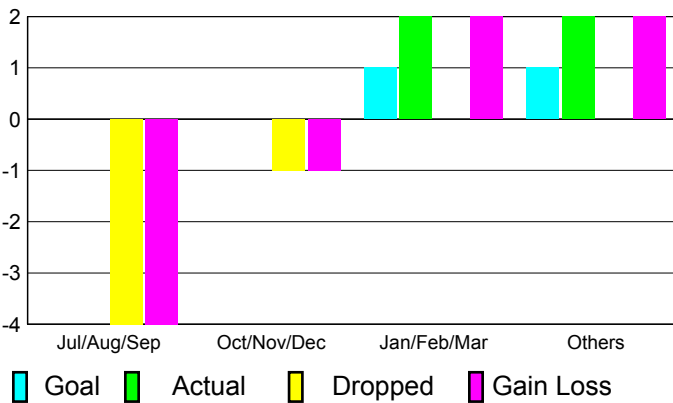

2010-2011 GMT Reports for District (or Undistricted) **District 301 B2**

GMT: Doctor DATUK K NAGARATN. Location: PHILIPPINES

GMT CA: 5

CLUBS

**Club Results
2010-2011**

**Clubs
2009-2010**

Month	New Club Goal	Actual New Clubs	Actual Dropped Clubs	Gain/Loss of Clubs	Gain/Loss of Clubs
Jul/Aug/Sep	0	0	-4	-4	0
Oct/Nov/Dec	0	0	-1	-1	0
Jan/Feb/Mar	1	2	0	2	0
Apr/May/June	1	2	0	2	0
Totals	2	4	-5	-1	0

Club Results 2010-2011

Goal, New, Dropped, Gain/Loss

Comparison of Club Gain/Loss

Current Year Compared to the Previous Year

YTD Status Quo Clubs 2010-2011

Status Quo Clubs Compared to Status Quo Members

MEMBERSHIP

**Membership Results
2010-2011**

**Membership
2009-2010**

Month	Net Memb Goal	Actual New Memb	Actual Dropped Memb	Gain/Loss of Memb	Gain/Loss of Memb
Jul/Aug/Sep	5	46	-214	-168	7
Oct/Nov/Dec	10	40	-57	-17	-47
Jan/Feb/Mar	45	103	-52	51	-55
Apr/May/June	20	83	-39	44	-71
Totals	80	272	-362	-90	-166